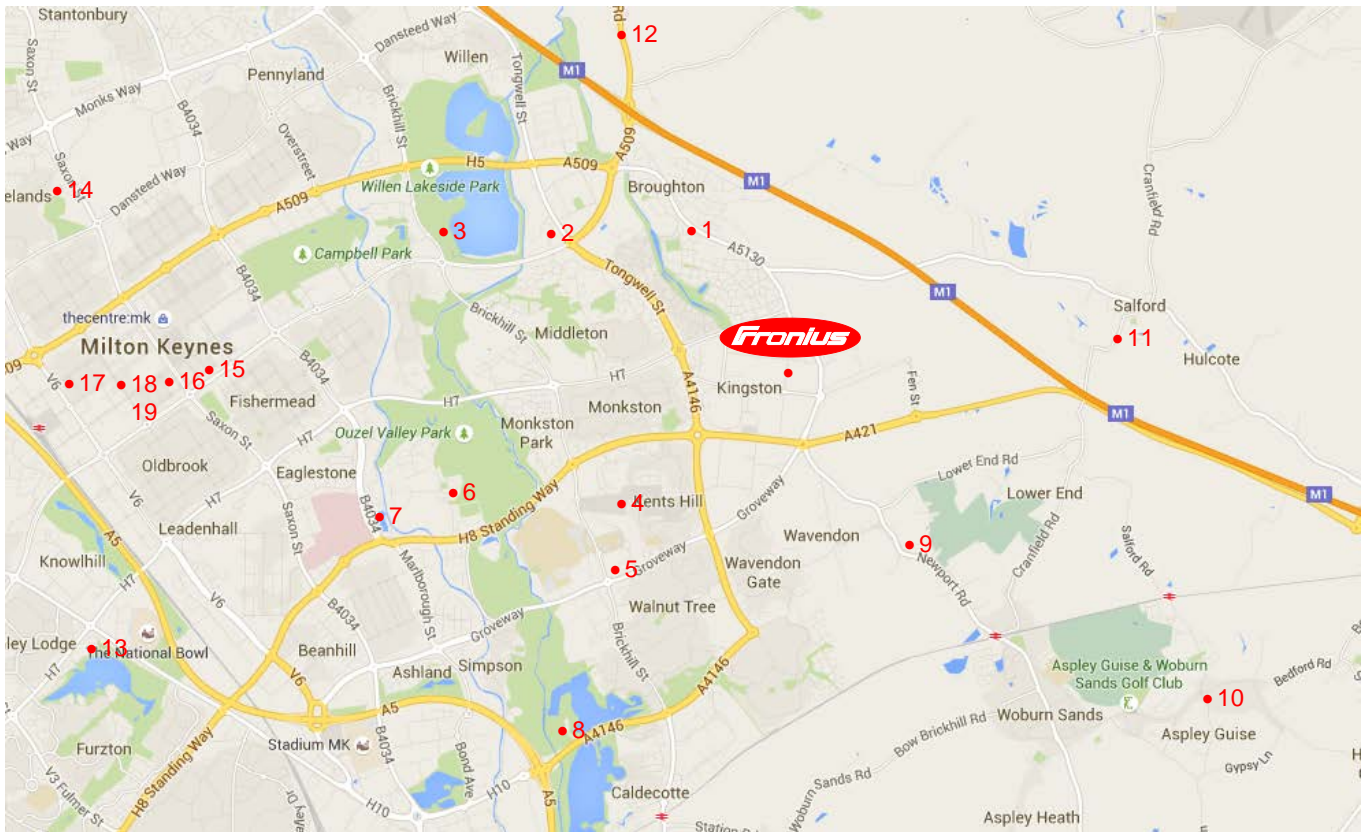

ACCOMMODATION

Milton Keynes has a large number of hotels within the area, ranging from large chains to smaller, independent accommodation. The list below details the hotels available within a 15-20 minute drive from our head office.

1. Broughton Hotel
  Broughton Village, Milton Keynes, MK10 9A
  Tel: 01908 667726
2. Holiday Inn Express Milton Keynes - Fox Milne
  Tongwell Street, Fox Milne, Milton Keynes, MK15 0YA
  Tel: 0871 902 1624
  www.expressmiltonkeynes.co.uk
3. Premier Inn Milton Keynes East - Willen Lake
  Willen Lake, Brickhill Street, Milton Keynes, MK15 9HQ
  Tel: 0871 527 8778
  www.premierinn.com/en/hotel/MILWAY/milton-keynes-east-willen-lake
4. Kents Hill Park
  Timbold Drive, Milton Keynes, MK7 6BZ
  Tel: 01908 358000
  www.kentshillpark.com/accommodation.html
5. Hilton Milton Keynes Kents Hill
  Timbold Drive, Kents Hill Park, Milton Keynes, MK7 6HL
  Tel: 01908 694433
  www3.hilton.com/en/hotels/united-kingdom/hilton-milton-keynes-MIKHNNH/index.html