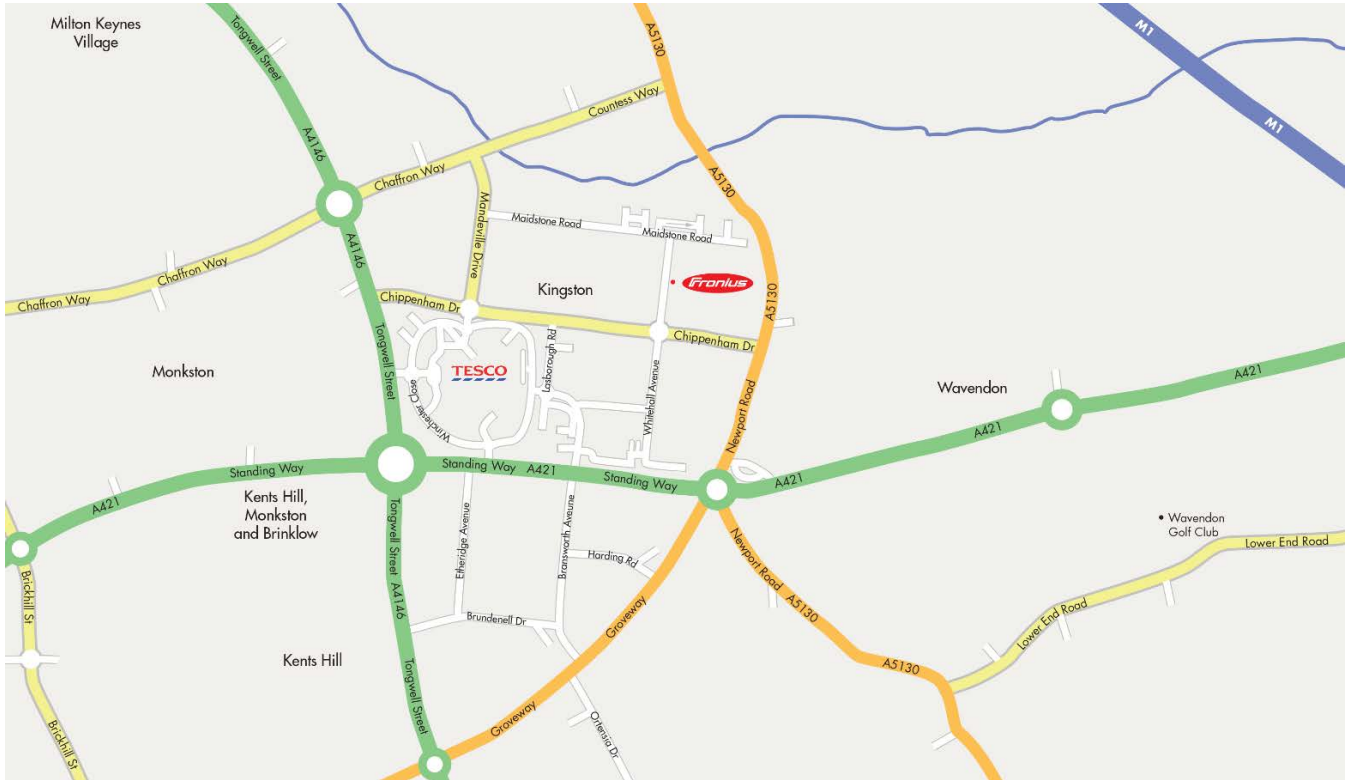

HOW TO FIND US

ADDRESS

Fronius UK Ltd, Maidstone Road, Kingston, Milton Keynes, MK10 0BU

BY CAR

Travelling South via M1

- / At junction 13, take the A421 exit to Milton Keynes / Bedford / A507 / Ampthill
- / At the roundabout, take the second exit to Milton Keynes A421
- / At the roundabout, take the first exit to Milton Keynes A421
- / At the roundabout, take the first exit to Milton Keynes A421
- / At the roundabout, take the fourth exit onto Newport Road for the A5130 / Kingston / Broughton Gate
- / At the roundabout, take the first exit onto Chippenham Drive
- / At the roundabout, take the third exit onto Maidstone Road
- / The Fronius offices will be on your right hand side

BY TRAIN

/ Our head office is approximately 15 minutes from either Bletchley or Milton Keynes Central train station by car.

/ Visit www.nationalrail.co.uk to plan your journey

Travelling North via M1

- / At junction 14, take the A509 exit to Milton Keynes / Newport Pagnell
- / At the roundabout, take the third exit onto the A509 for Milton Keynes
- / At the roundabout, take the second exit onto the H6 Childs Way / A4146
- / At the roundabout, take the first exit onto the V11 Tongwell Street / A4146
- / At the roundabout, take the first exit onto Chaffron Way
- / At the roundabout, take the second exit onto Mandeville Drive
- / Turn left onto Maidstone Road
- / Turn left onto Maidstone Road
- / The Fronius offices will be on your left hand side